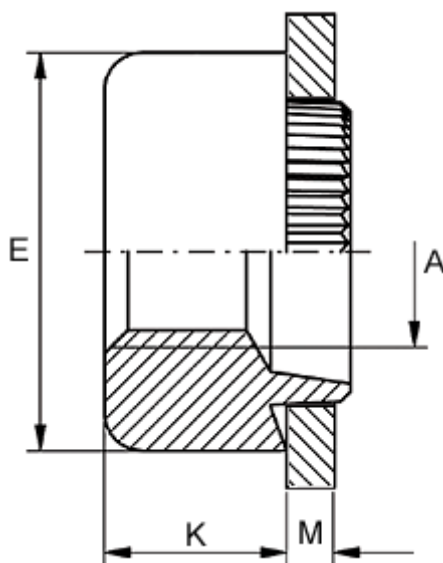

Article number: 12727000060500

Description: KLEE-coil 727 000 060.500
M6 Stainless 1.4305

Measures

Female thread A	= M6
Height K	= 5.0
Outer diameter E	= 10.0
Plate thickness	= 1.7 to 1.9
Recommended bore diameter +0.05	= 8.0